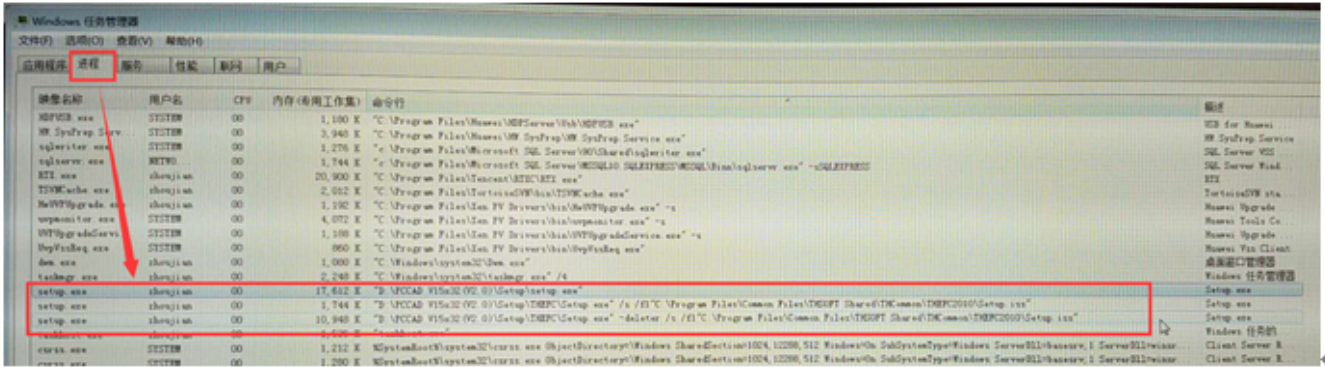

9.

1 WPSWSPWSPCCAD

2 THBASEEDPSetup.exe THBASEEDPSPCCAD THBASEEDPS

Win7

Win7

Win10™